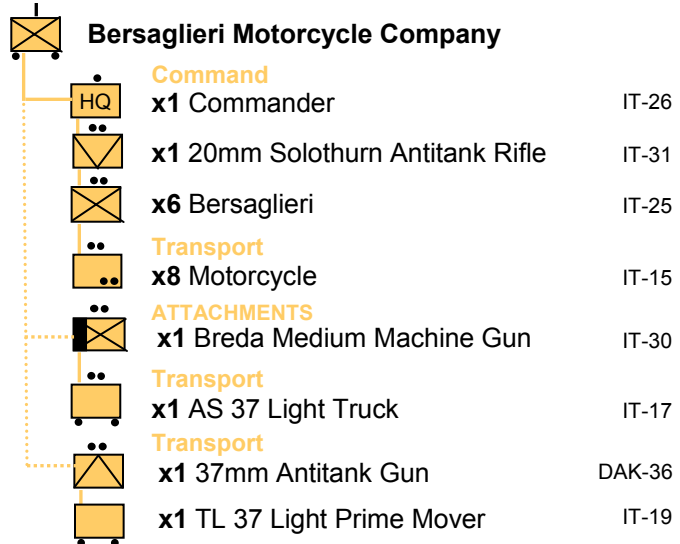

Italian Tables of Organization

“Operation Sonnenblume” March/April 1941

Maneuver Element Details

Maneuver Element Details

Italian Tables of Organization

“Operation Sonnenblume” March/April 1941

Maneuver Element Details

Maneuver Element Details

Italian Tables of Organization

“Operation Sonnenblume” March/April 1941

Infantry Battalion

HEADQUARTERS ELEMENT

-  **x1 Commander** IT-26
-  **x1 Fiat 508 CM** IT-16

MANEUVER ELEMENTS

-  **x1 Scout Platoon**
-  **x2 Assault Company**
-  **x1 Reserve Company**

ATTACHMENTS

-  **x2 20mm Antiaircraft Gun** IT-23
-  **Organic Fire Support**
-  **x3 81mm Mortar** IT-33

DIVISIONAL ATTACHMENTS