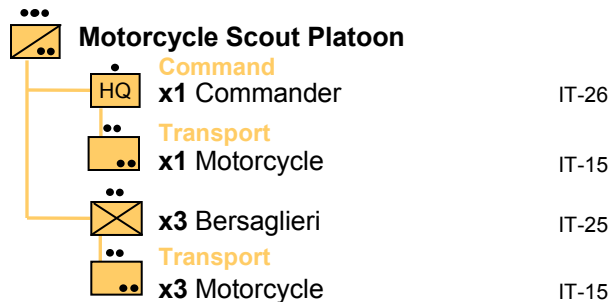

Italian Tables of Organization

“Operation Sonnenblume” March/April 1941

Maneuver Element Details

Maneuver Element Details

Italian Tables of Organization

“Operation Sonnenblume” March/April 1941

Maneuver Element Details

Maneuver Element Details

Italian Tables of Organization

“Operation Sonnenblume” March/April 1941

Infantry Battalion

HEADQUARTERS ELEMENT

-  **x1 Commander** IT-26
-  **x1 Fiat 508 CM** IT-16

MANEUVER ELEMENTS