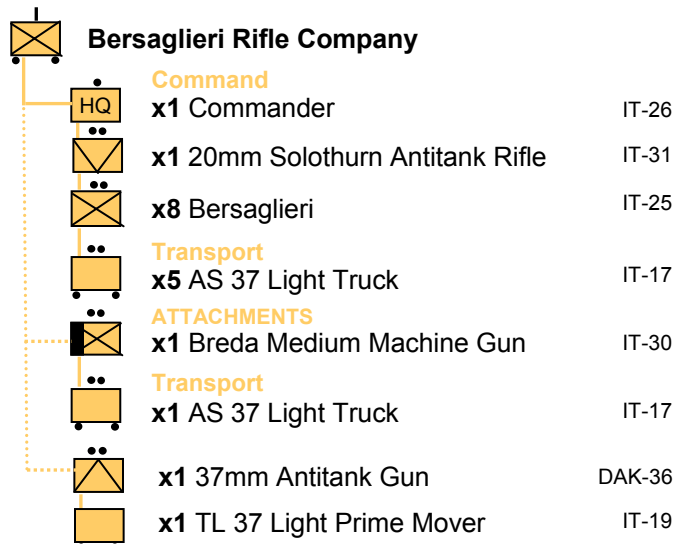

Maneuver Element Details

Italian Tables of Organization

“Operation Sonnenblume” March/April 1941

Infantry Battalion

HEADQUARTERS ELEMENT

-  **x1 Commander** IT-26
-  **x1 Fiat 508 CM** IT-16

MANEUVER ELEMENTS