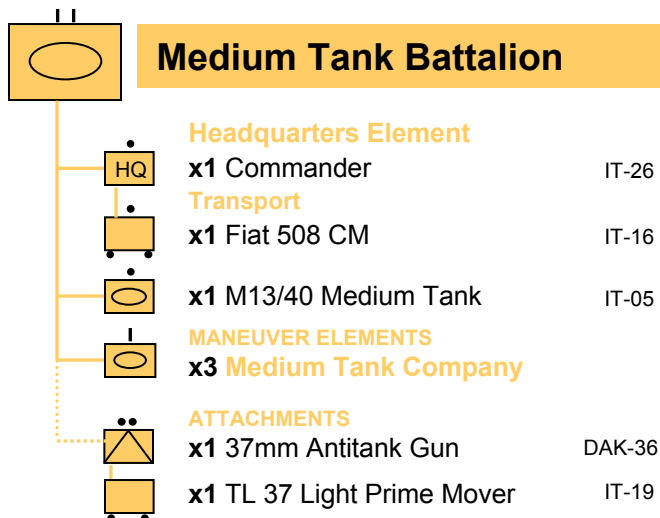

Maneuver Element Details