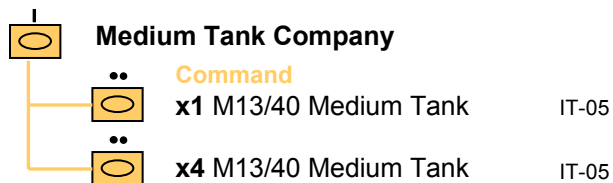

Italian Tables of Organization

“Operation Sonnenblume” March/April 1941

Maneuver Element Details

Maneuver Element Details

Italian Tables of Organization

“Operation Sonnenblume” March/April 1941

Maneuver Element Details

Maneuver Element Details

Italian Tables of Organization

“Operation Sonnenblume” March/April 1941

Infantry Battalion

HEADQUARTERS ELEMENT

-  **x1 Commander** IT-26
-  **x1 Fiat 508 CM** IT-16

MANEUVER ELEMENTS