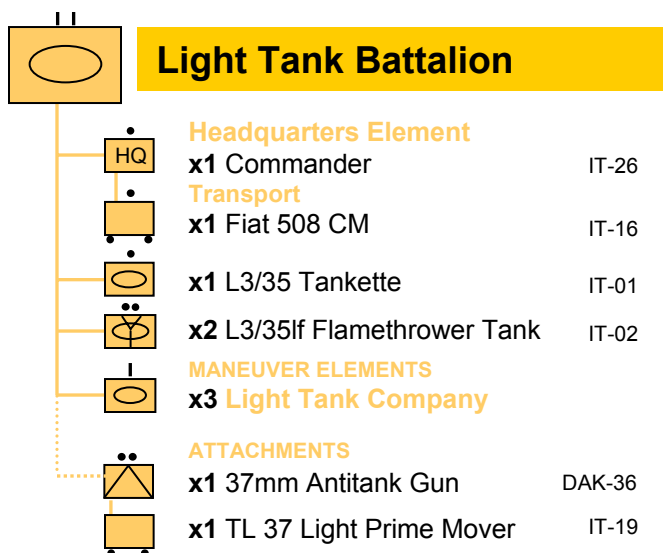

Italian Tables of Organization

“Operation Sonnenblume” March/April 1941