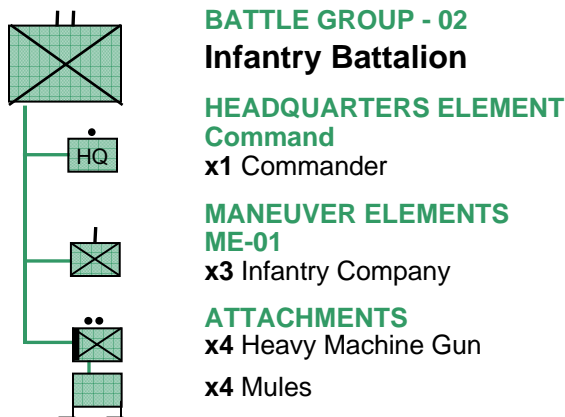

## Maneuver Element Details

(a) Lebel VB Grenade Launchers

(a) Lebel VB Grenade Launchers