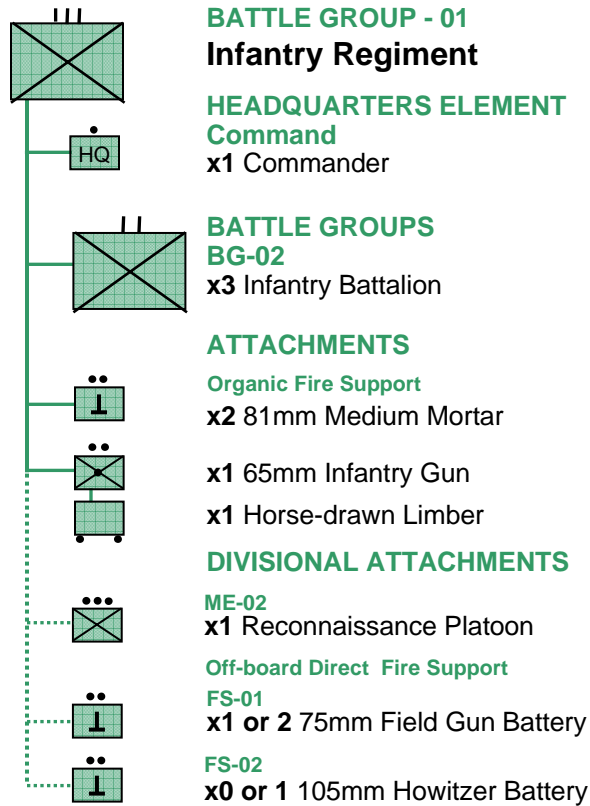

## Maneuver Element Details

(a) Lebel VB Grenade Launchers

(a) Lebel VB Grenade Launchers