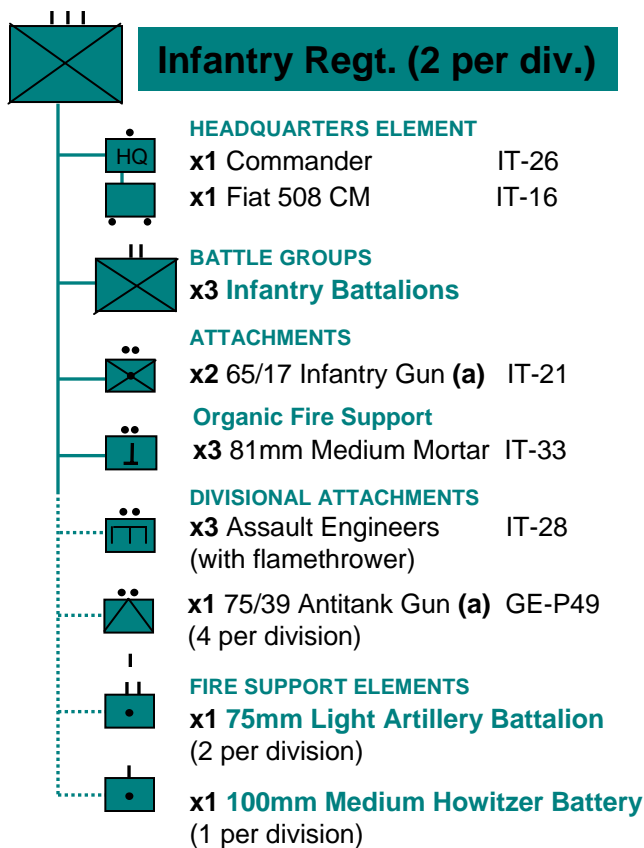

Italian Tables of Organization

8th Army – Eastern Front 1942

Maneuver Element Details

(a) Units transported by Fiat TL37 IT-19

Fire Support Element Details

Italian Tables of Organization

8th Army – Eastern Front 1942

Maneuver Element Details

Fire Support Element Details

(a) Units transported by Pack Mule (GN-02) or Fiat TL37 (IT-19)

(b) Units transported by Fiat TL37 IT-19