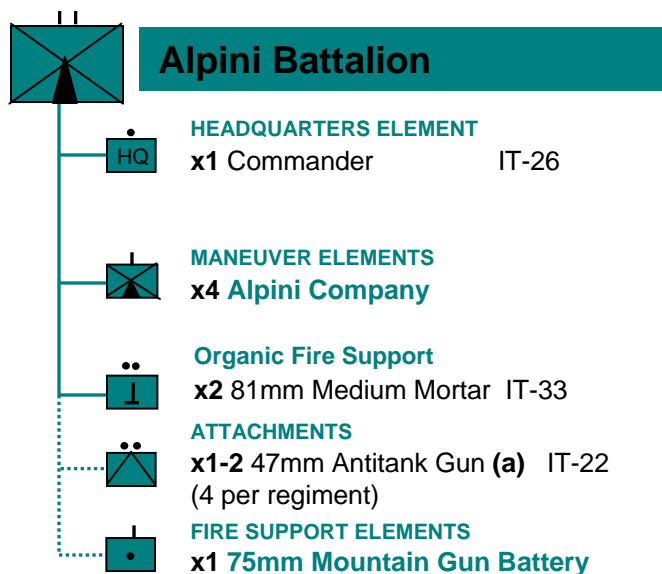

Italian Tables of Organization

8th Army – Eastern Front 1942

Maneuver Element Details

(a) Units transported by Fiat TL37 IT-19

Fire Support Element Details

Italian Tables of Organization

8th Army – Eastern Front 1942

Maneuver Element Details

Fire Support Element Details

(a) Units transported by Pack Mule (GN-02) or Fiat TL37 (IT-19)

(b) Units transported by Fiat TL37 IT-19