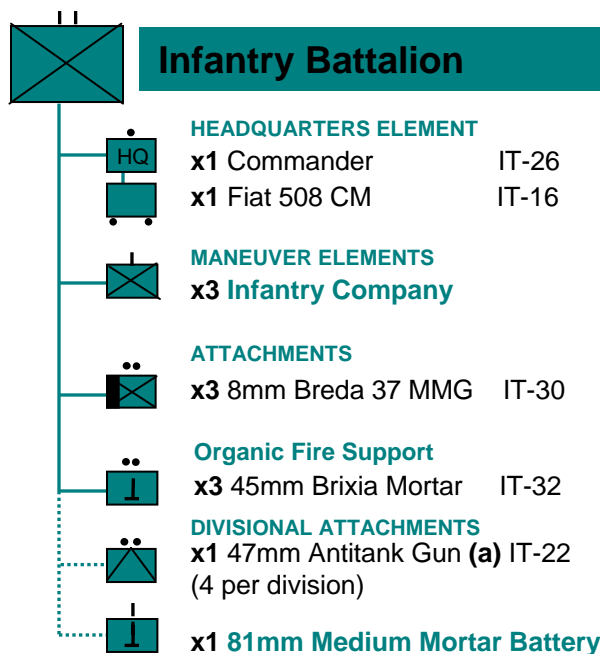

Italian Tables of Organization

8th Army – Eastern Front 1942

Maneuver Element Details

(a) Units transported by Fiat TL37 IT-19

Fire Support Element Details

Italian Tables of Organization

8th Army – Eastern Front 1942

Maneuver Element Details

Fire Support Element Details

(a) Units transported by Pack Mule (GN-02) or Fiat TL37 (IT-19)

(b) Units transported by Fiat TL37 IT-19