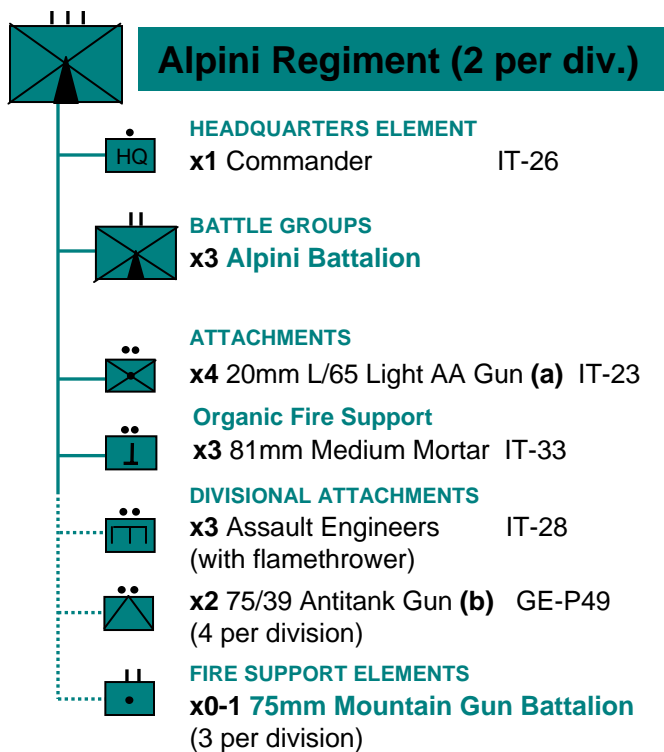

Italian Tables of Organization

8th Army – Eastern Front 1942

Maneuver Element Details

(a) Units transported by Fiat TL37 IT-19

Fire Support Element Details

Italian Tables of Organization

8th Army – Eastern Front 1942

Maneuver Element Details

Fire Support Element Details

(a) Units transported by Pack Mule (GN-02) or Fiat TL37 (IT-19)

(b) Units transported by Fiat TL37 IT-19