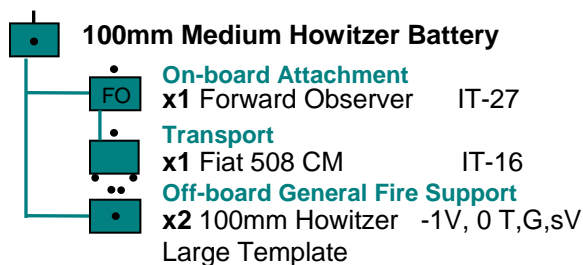

Italian Tables of Organization

8th Army – Eastern Front 1942

Maneuver Element Details

(a) Units transported by Fiat TL37 IT-19

Fire Support Element Details

Italian Tables of Organization

8th Army – Eastern Front 1942

Maneuver Element Details

Fire Support Element Details

(a) Units transported by Pack Mule (GN-02) or Fiat TL37 (IT-19)

(b) Units transported by Fiat TL37 IT-19