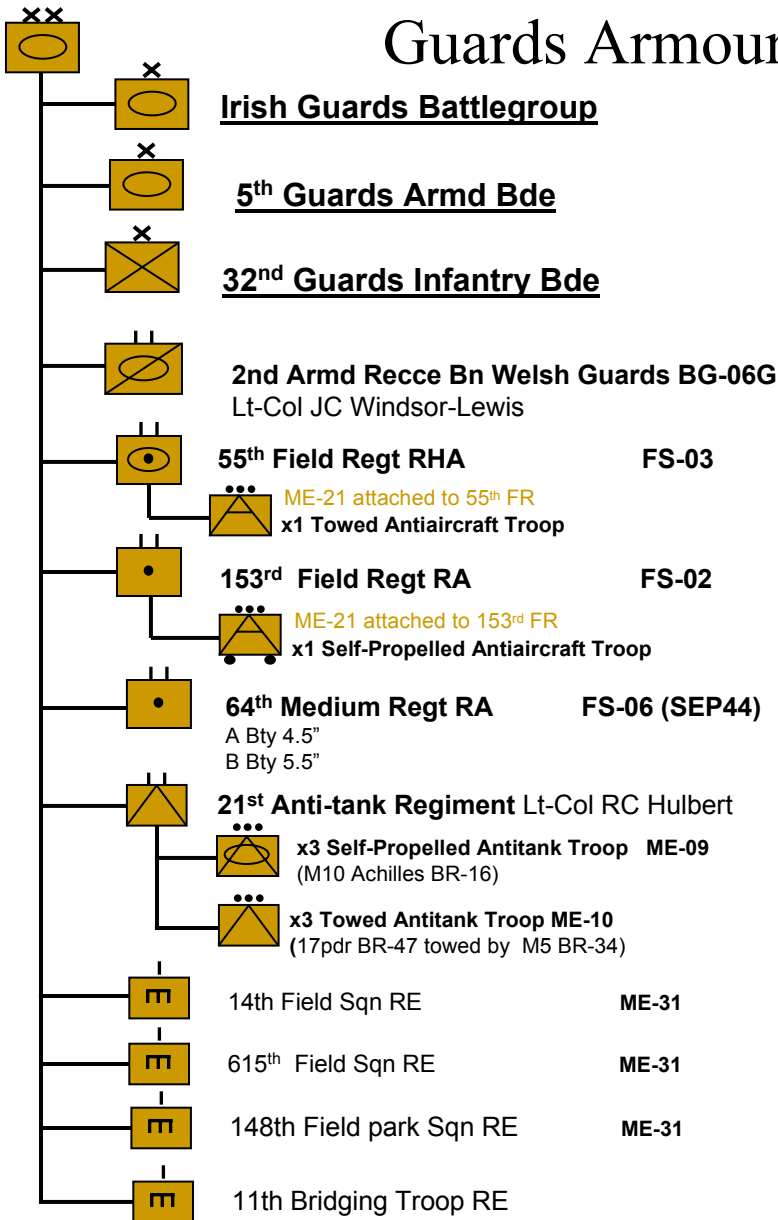

# Guards Armoured Division

All organizations are based on the 21<sup>st</sup> Army Group ORBAT. Those with the suffix "G" (for example BG-07G) are specific variations that are enumerated below. Others are from the basic organization