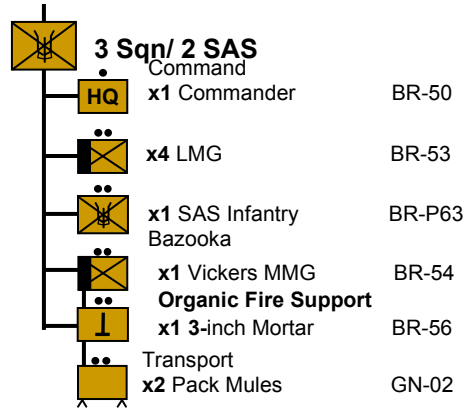

Italian Partisan Division Jan-Apr 45