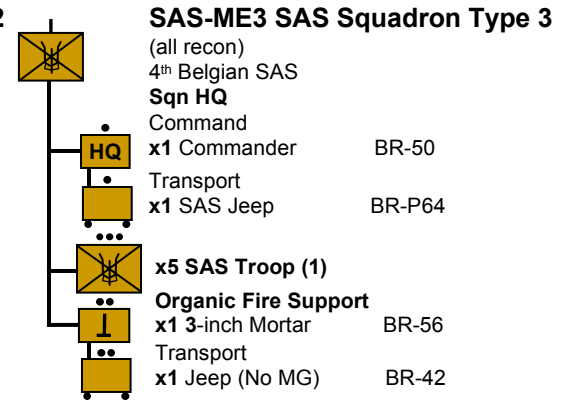

SAS Regiment Europe 1944

BR-54