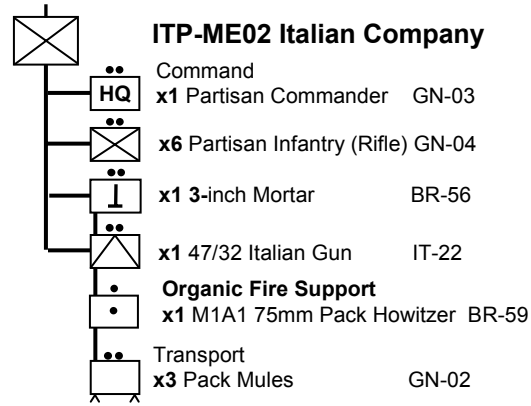

Italian Partisan Division Jan-Apr 45