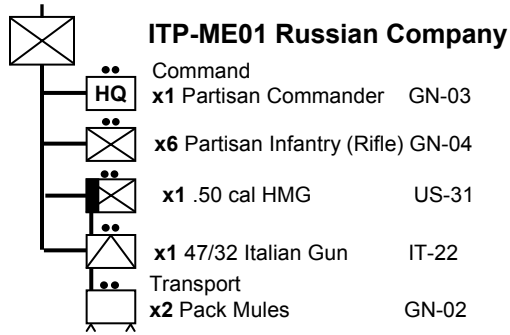

Italian Partisan Division Jan-Apr 45