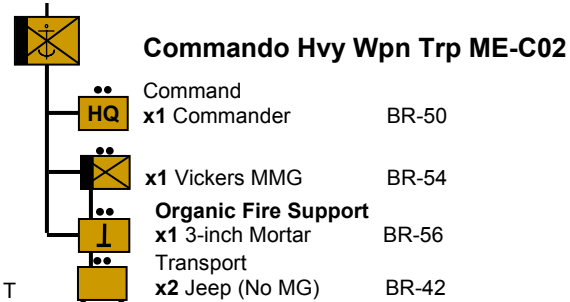

Mediterranean Theatre