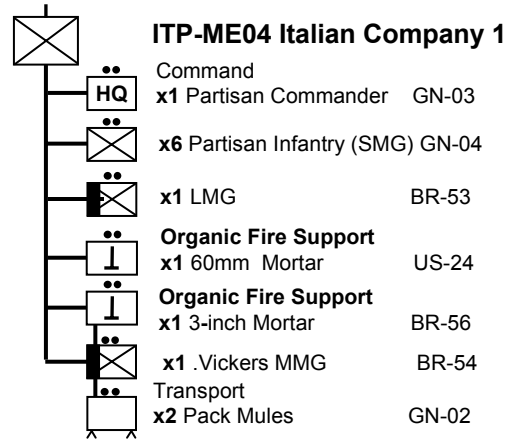

# 30<sup>th</sup> Commando (Admiralty 30<sup>th</sup> Assault Unit)

The 30<sup>th</sup> was used to recover German documents and equipment ahead of advancing troops before they were looted or destroyed. The commander of this unit was Ian Fleming of James Bond fame.

# SAS Regiment Europe 1944

BR-54

# Italian Partisan Division April-May 45