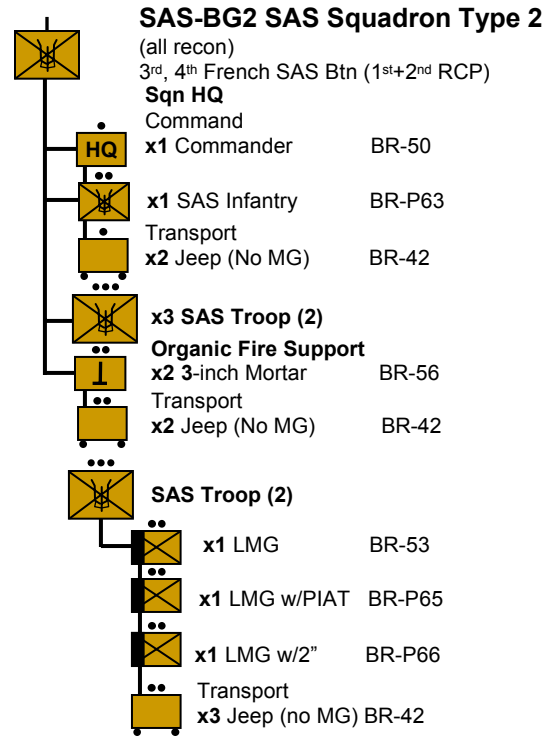

SAS Regiment Europe 1944

BR-54