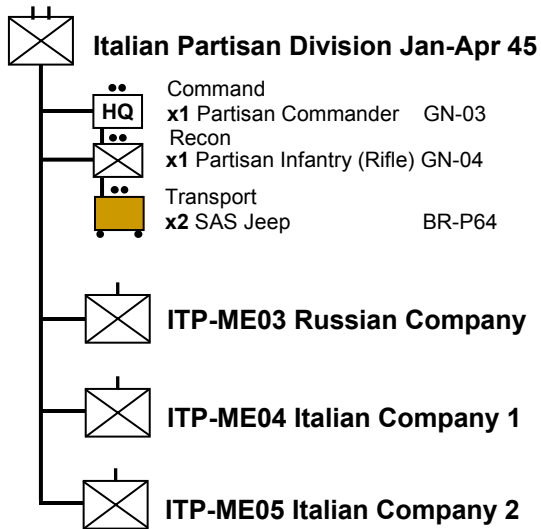

# 30<sup>th</sup> Commando (Admiralty 30<sup>th</sup> Assault Unit)

The 30<sup>th</sup> was used to recover German documents and equipment ahead of advancing troops before they were looted or destroyed. The commander of this unit was Ian Fleming of James Bond fame.

# SAS Regiment Europe 1944

BR-54

# Italian Partisan Division Jan-Apr 45

# Italian Partisan Division April-May 45