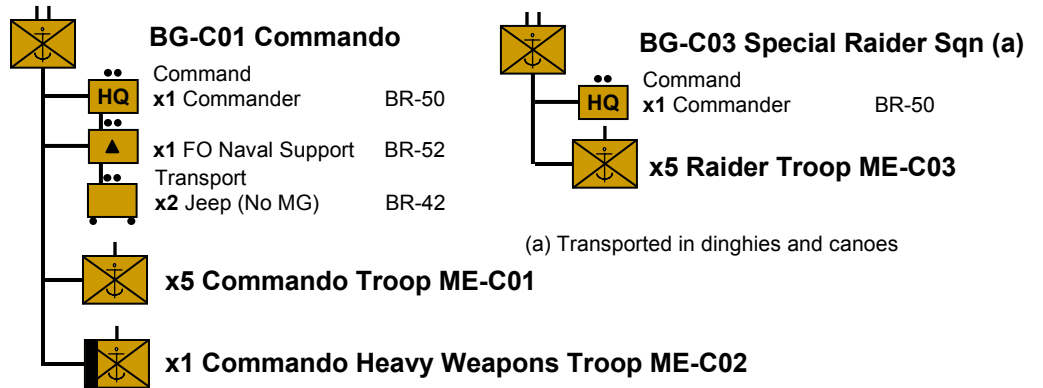

Mediterranean Theatre