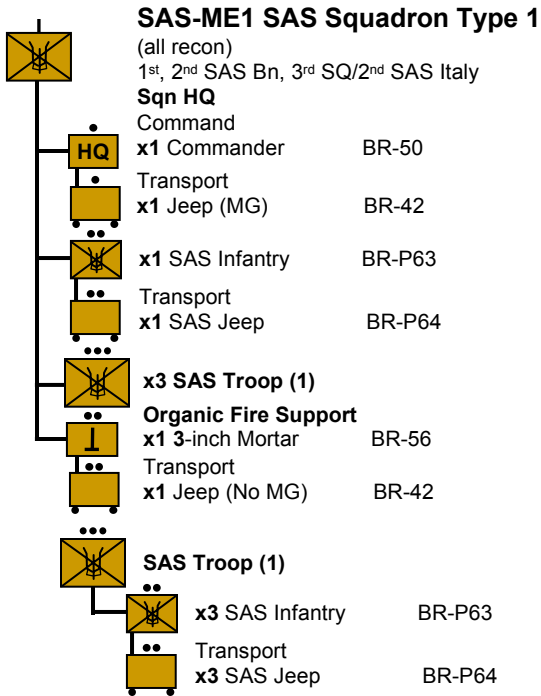

SAS Regiment Europe 1944

BR-54