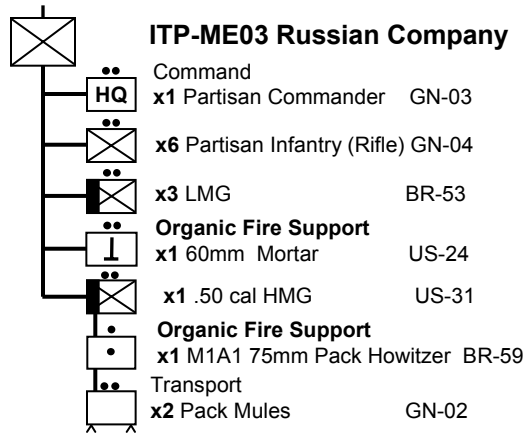

Italian Partisan Division April-May 45