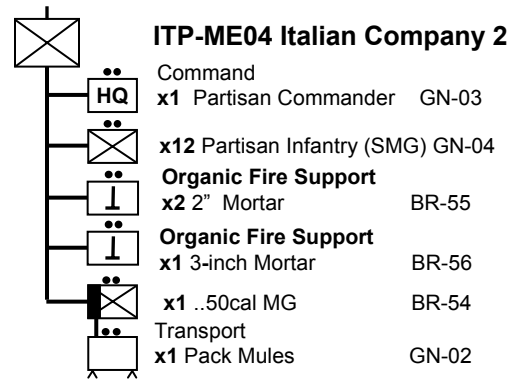

Italian Partisan Division April-May 45