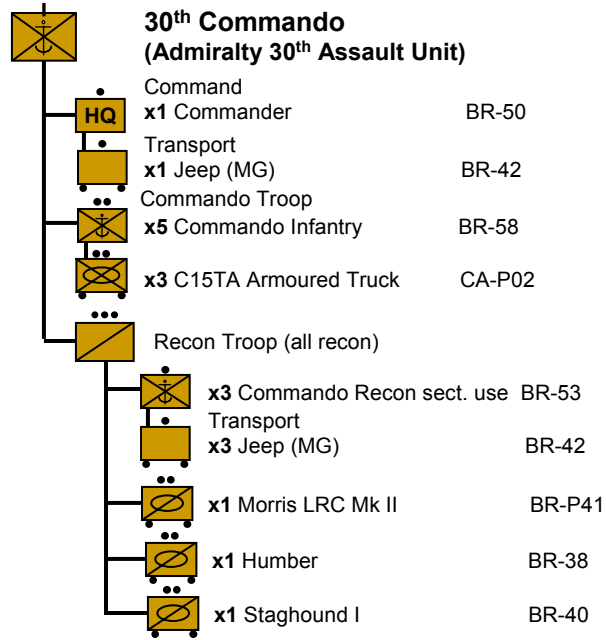

# 30<sup>th</sup> Commando (Admiralty 30<sup>th</sup> Assault Unit)

The 30<sup>th</sup> was used to recover German documents and equipment ahead of advancing troops before they were looted or destroyed. The commander of this unit was Ian Fleming of James Bond fame.

# Italian Partisan Division April-May 45

# 1st SAS Regiment (SEP-DEC43)

Seaborne transport: 2x caiques, 1x Schooner