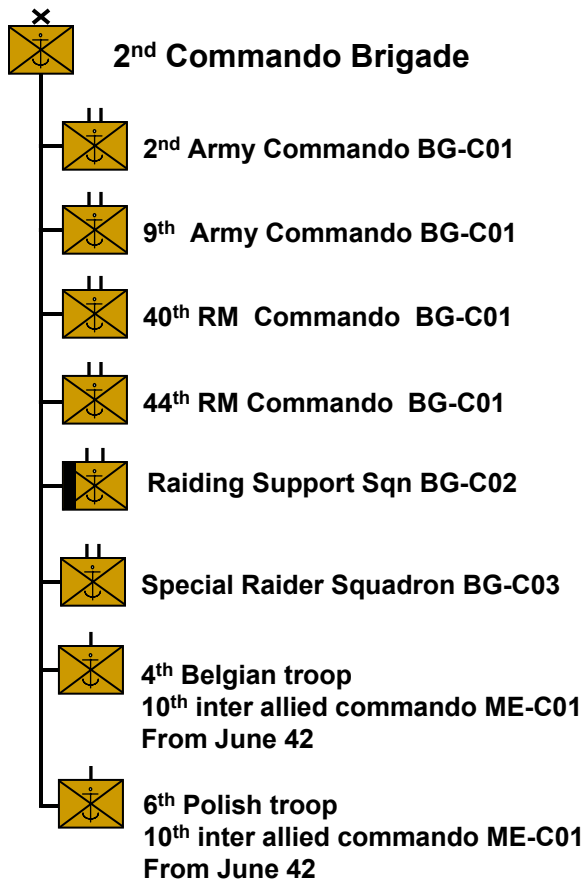

# 30<sup>th</sup> Commando (Admiralty 30<sup>th</sup> Assault Unit)

The 30<sup>th</sup> was used to recover German documents and equipment ahead of advancing troops before they were looted or destroyed. The commander of this unit was Ian Fleming of James Bond fame.

# SAS Regiment Europe 1944

BR-54

# Italian Partisan Division Jan-Apr 45

# Italian Partisan Division April-May 45