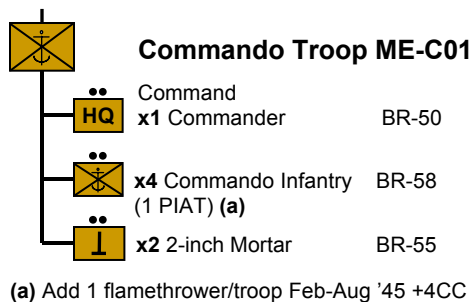

Mediterranean Theatre