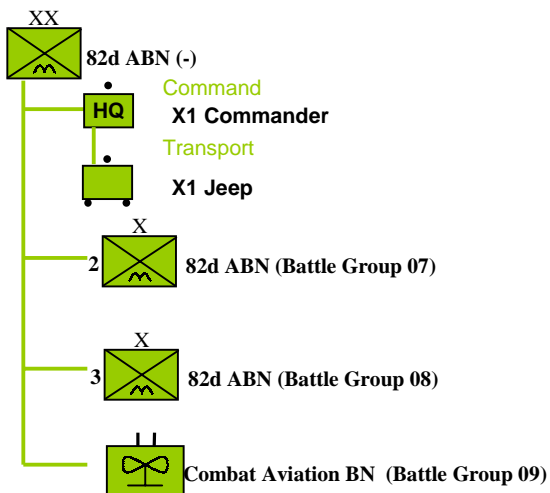

82d Airborne Division (Battle Group 06)