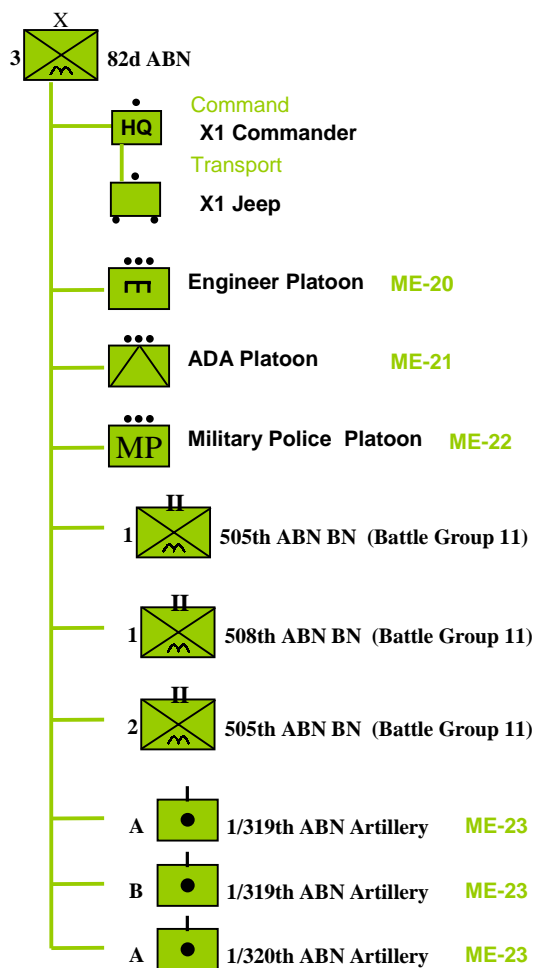

3d Brigade, 82d Airborne Division (Battle Group 08)