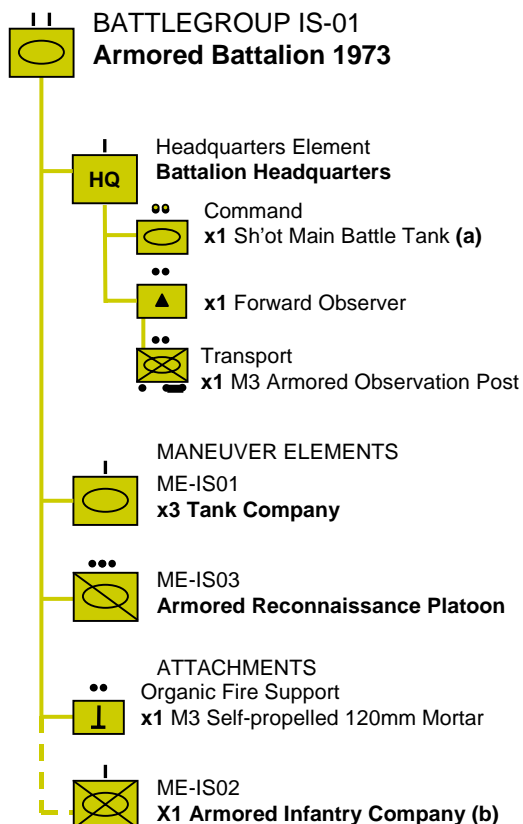

Israeli Battle Groups – 1973

- (a) May replace ALL Sh'ot Medium Tanks with:
Magdan Medium Tank (mostly Sinai Front)
Isherman Medium Tank
or
Tiran 5 Medium Tank (Sinai Front)

- (b) May attach from Armored Infantry Battalion
after first week of the war

- (a) Up to four with LAW

- (b) In some battalions replace ALL with:
M3 Halftrack APC

- (a) May replace ALL Sh'ot Medium Tanks with:
Magdan Medium Tank (mostly Sinai Front)
Isherman Medium Tank
or
Tiran 5 Medium Tank (Sinai Front)