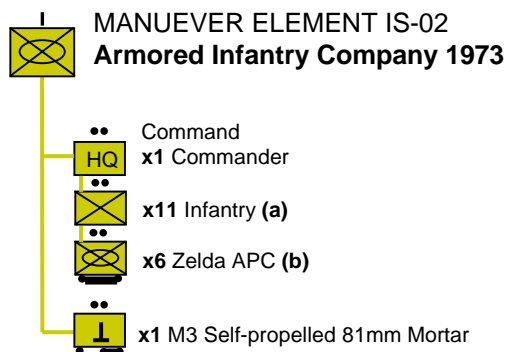

Israeli Battle Groups – 1973

- (a) May replace ALL Sh'ot Medium Tanks with:
Magdan Medium Tank (mostly Sinai Front)
Isherman Medium Tank
or
Tiran 5 Medium Tank (Sinai Front)

- (b) May attach from Armored Infantry Battalion
after first week of the war