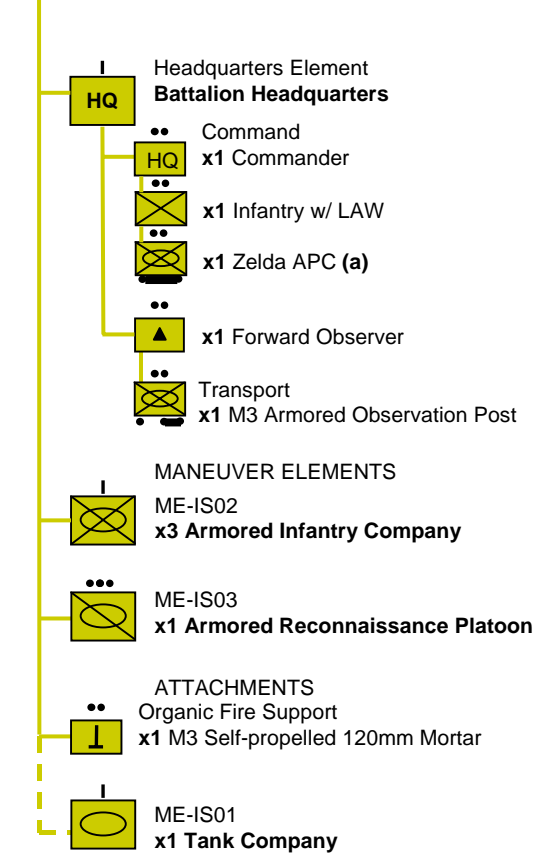

Israeli Battle Groups – 1973

BATTLEGROUP IS-02 Armored Infantry Battalion 1973

- (a) In some battalions replace ALL with:
  M3 Halftrack APC
- (b) May attach from Armor after first week of war