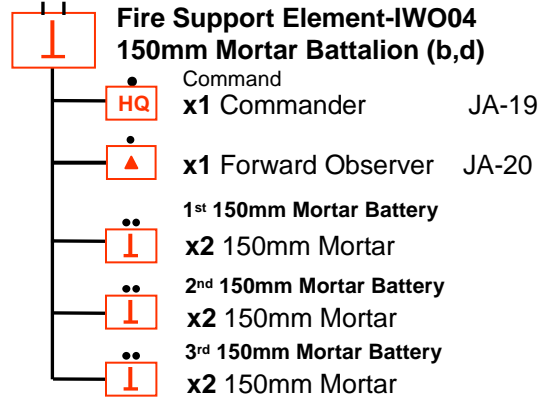

Artillery

- a) 9th HA regiment off-board general support
- b) CO and FO deploy on map. Both may act as FO for their battalion assets. FO may call in batteries outside immediate organization.
- c) 120mm gun Lrg template 0 vs V, +1 vs T,G,sV
- d) 150mm Mortar Lrg template +1 vs V, +2 vs T,G, sV
- e) 320mm Mortar Sml template +2 vs V, +3 vs T,G, sV. Fire only once every 2 turns.