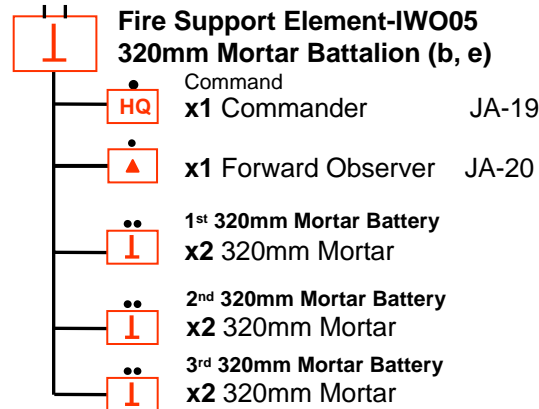

Artillery

- a) 9th HA regiment off-board general support
- b) CO and FO deploy on map. Both may act as FO for their battalion assets. FO may call in batteries outside immediate organization.
- c) 120mm gun Lrg template 0 vs V, +1 vs T,G,sV
- d) 150mm Mortar Lrg template +1 vs V, +2 vs T,G, sV
- e) 320mm Mortar Sml template +2 vs V, +3 vs T,G, sV. Fire only once every 2 turns.