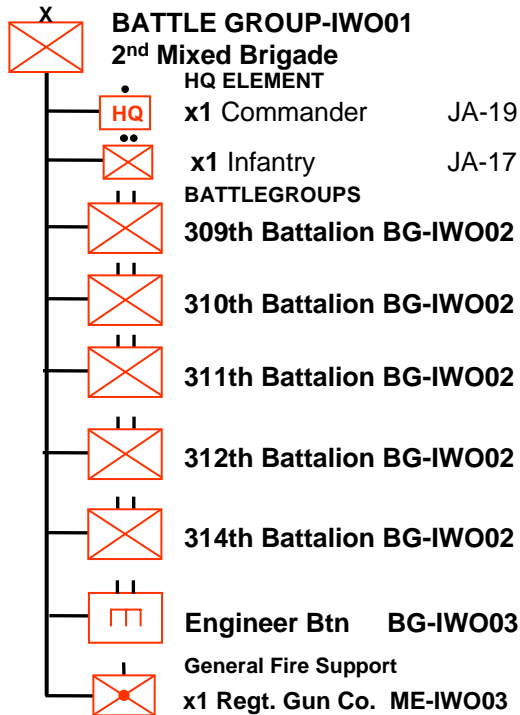

Japanese 109th Division – Battlegroups