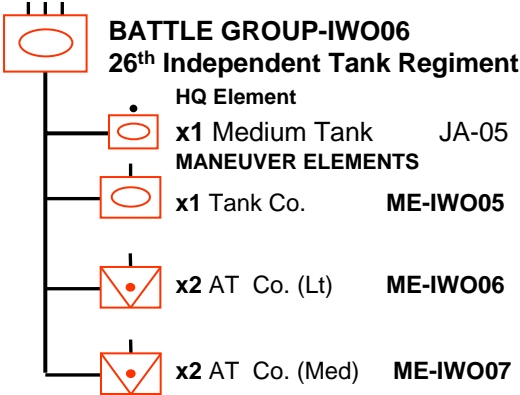

Battlegroups (2)