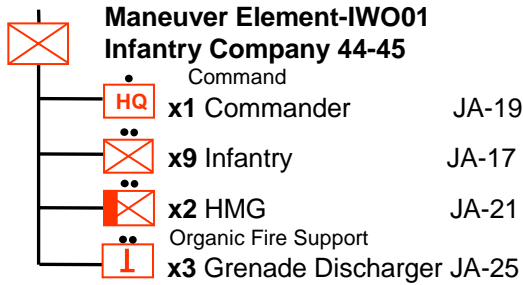

Japanese 109th Division Maneuver Elements