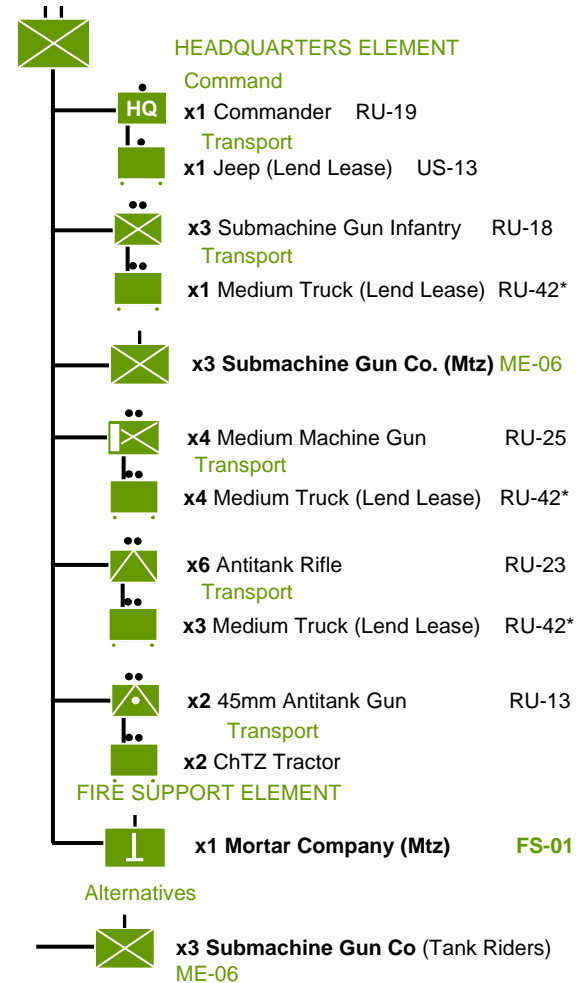

Battle Group-01
Tank Brigade

RU BG-01

CORPS ATTACHMENTS

Alternatives

Battle Group-02

Motorized Rifle Battalion

MOTORIZED RIFLE OR MECHANIZED BRIGADE MANEUVER ELEMENTS

RU BG-02->BG-03

Battle Group-03

Submachine Gun Battalion

Battle Group-04

RU BG-04

Motorized Rifle Brigade

Battle Group-05

RU BG-05->BG-06

Battle Group-06