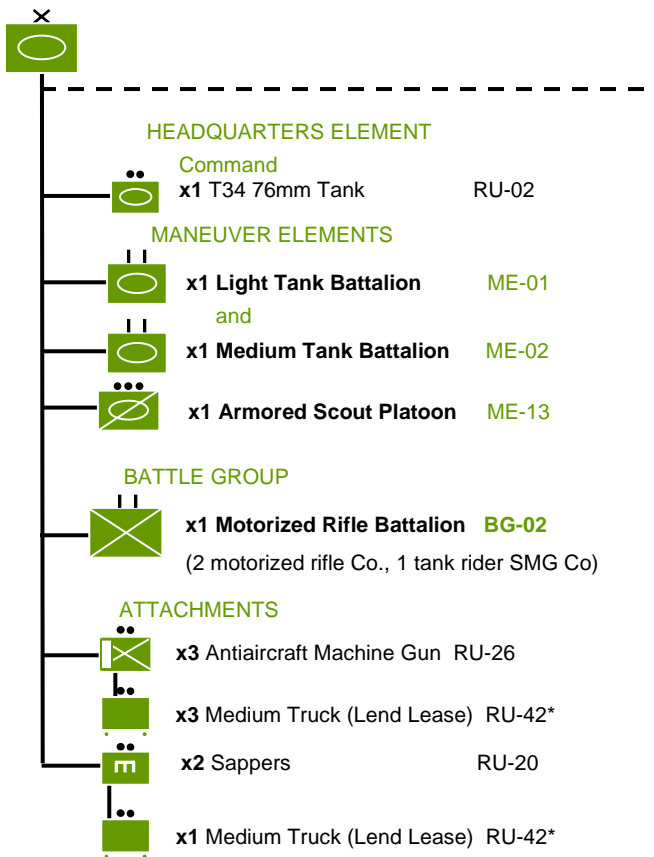

Battle Group-01
Tank Brigade

RU BG-01

CORPS ATTACHMENTS

Alternatives

Battle Group-02

Motorized Rifle Battalion

MOTORIZED RIFLE OR MECHANIZED BRIGADE MANEUVER ELEMENTS

RU BG-02->BG-03

Battle Group-03

Submachine Gun Battalion

Battle Group-04

RU BG-04

Motorized Rifle Brigade

Battle Group-05

RU BG-05->BG-06

Battle Group-06