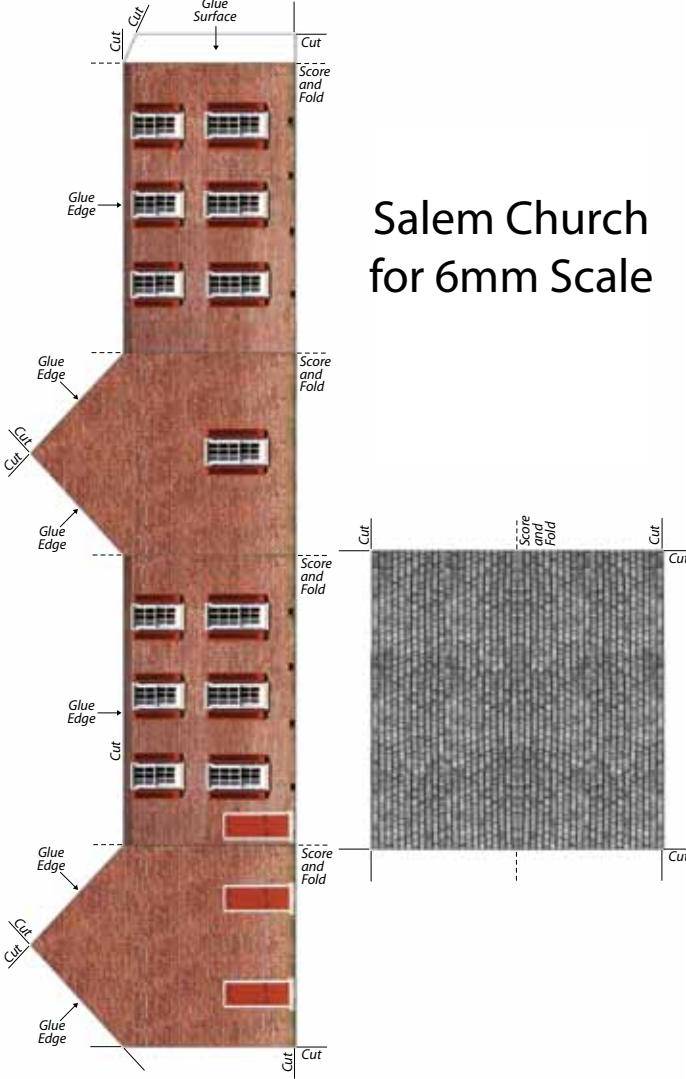

BUILDING MODEL

BATTLE OF

SALEM CHURCH

May 3, 1863

Salem Church for
10mm and 15mm Scale

Salem Church for 6mm Scale

TUNNEL ENTRANCE MODEL

TUNNEL HILL

Battle of Chattanooga

November 25, 1863

Tunnel Entrance for
10mm and 15mm Scale

Score
and
Fold

Tunnel Entrance
for 6mm Scale

Score
and
Fold

Score
and
Fold

Score
and
Fold