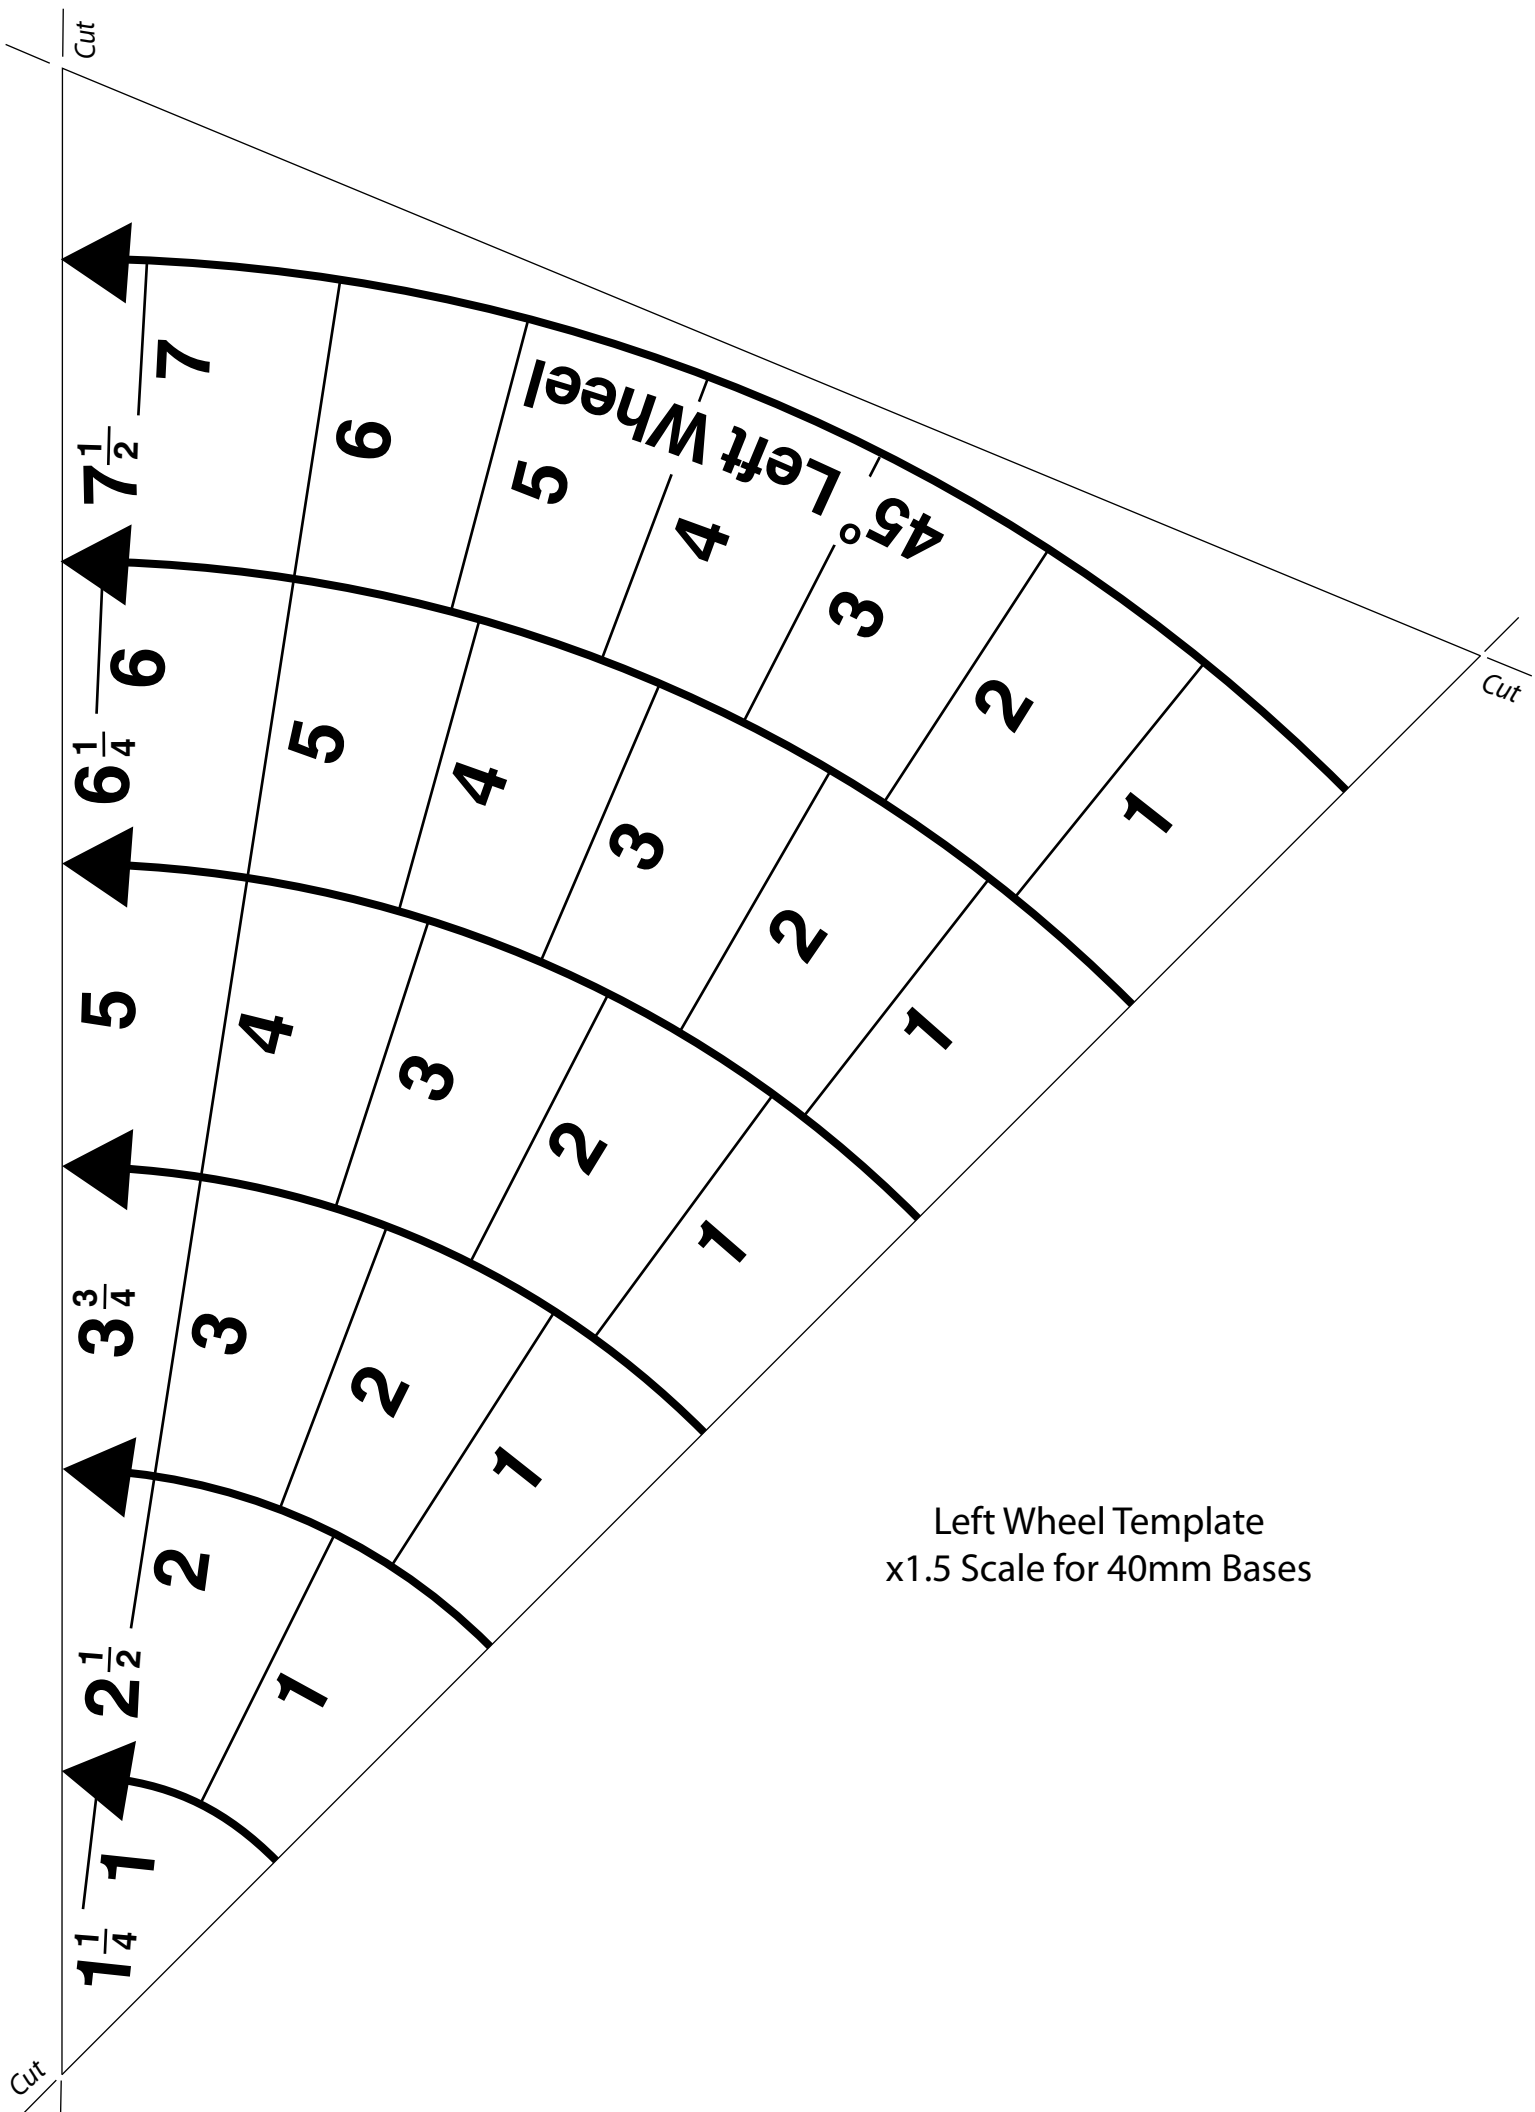

Right Wheel Template
x1.5 Scale for 40mm Bases

Left Wheel Template
 x1.5 Scale for 40mm Bases